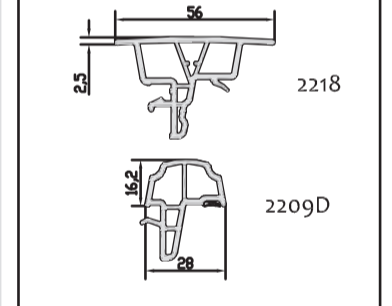

Battue Ouvrant 74

Parecloses

| Ouvrant / Dormants 60 | Ouvrant 74 | Pack Rétro | Pack Arrondi |
|-----------------------|------------|------------|--------------|
| 14mm | 24mm | 3425 | FP43D |
| 18mm | 28mm | 3449 | 3448 |
| 22mm | 32mm | | FP46D |
| 24mm | 34mm | 2325 | |
| 28mm | 38mm | 2349 | 2348 |
| 31mm | 41mm | 2332 | |