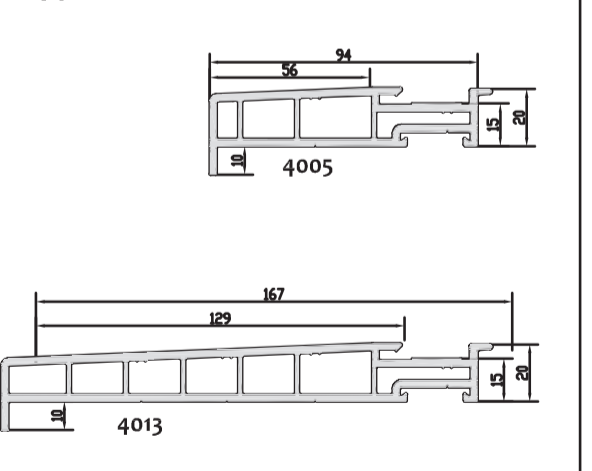

☒ Disponible uniquement en blanc, beige et gris teinté masse.

Dormants

Traverses Dormant / Ouvrant de 60

Ouvrants Porte 60

Battues Ouvrant 60

Battelements intérieurs

Ouvrants Affleurants 74

Traverse Ouvrant 74

Battue Ouvrant 74

Parecloses

Ouvrant / Dormants 60	Ouvrant 74	Pack Rétro	Pack Arrondi
14mm	24mm	3425	FP43D
18mm	28mm	3449	3448
22mm	32mm		FP46D
24mm	34mm	2325	
28mm	38mm	2349	2348
31mm	41mm	2332	

Elargisseurs

Tapées

Appuis

Seuils aluminium Anodisé