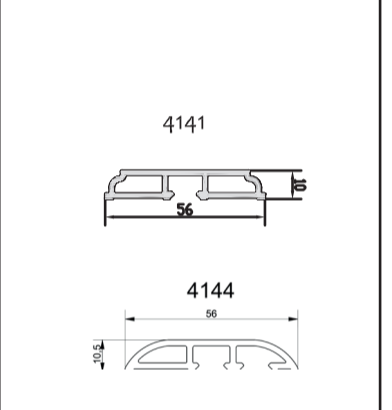

Battelements intérieurs