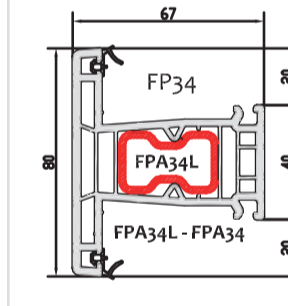

Battue Ouvrant 74

Parecloses

| Ouvrant / Dormants 60 | Ouvrant 74 | Pack Rétro | Pack Arrondi |
|-----------------------|------------|------------|--------------|
| 14mm | 24mm | 3425 | FP43D |
| 18mm | 28mm | 3449 | 3448 |
| 22mm | 32mm | | FP46D |
| 24mm | 34mm | 2325 | |
| 28mm | 38mm | 2349 | 2348 |
| 31mm | 41mm | 2332 | |